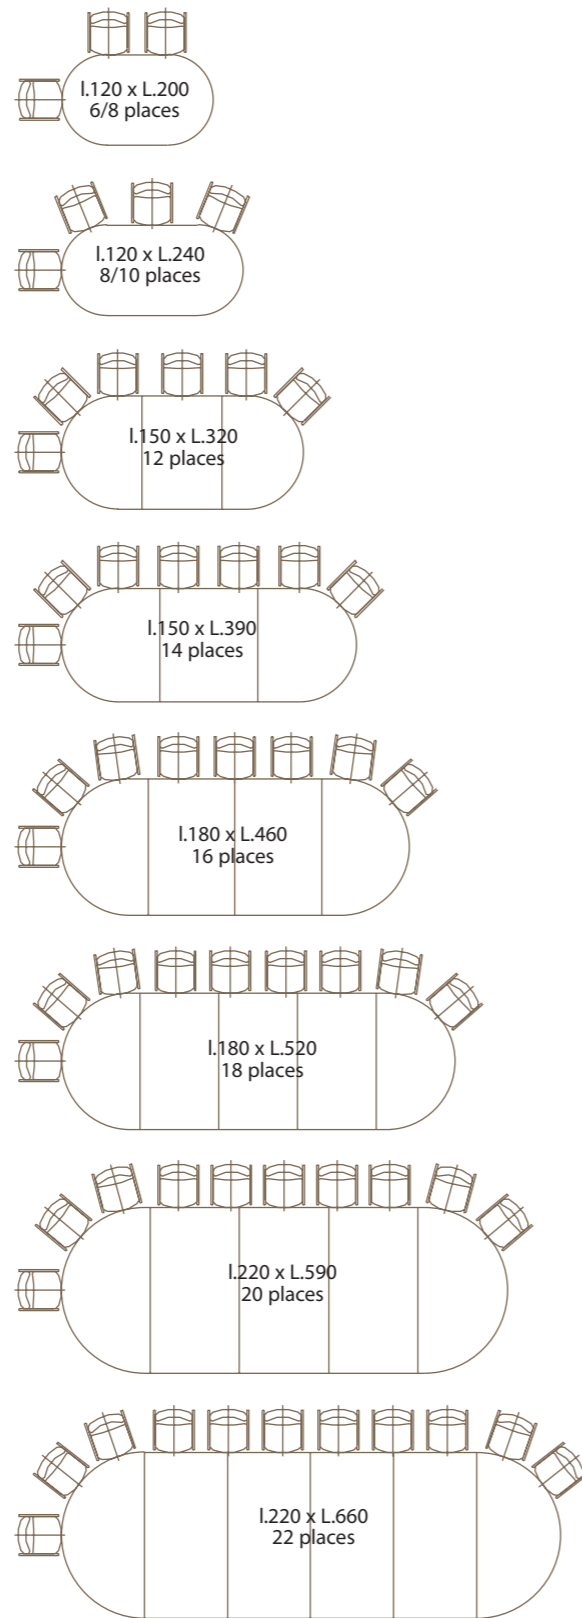

Forms that fully harmonise with your personality.

Round, rectangular, race track, boat or oval, five forms adaptable
to all spaces and tastes.

Des volumes appropriés à votre espace.

De la petite table rattachée au bureau de travail à la grande table prestigieuse du conseil, Symposium permet jusqu'à 35 agencements différents, des dimensions qui offrent des capacités de 4 à 24 places.

Volumes appropriate to your particular space.

From the small table adjacent to the desktop to the large prestigious boardroom table, Symposium permits up to 35 different layouts, providing layouts for between 4 and 24 seated places.

The tubular legs, a marriage of sobriety and classicism.

Pupitre / Speaker's desk
H.112cm - L. 42 cm - P.42 cm

Meuble vidéo / Video cabinet
H. 110 cm - L. 80 cm - P. 47 cm

Meuble média / Media cabinet
H. 90 cm - L. 100 cm - P. 47 cm

Tables Rectangulaires
Rectangular shape

Tables Oblongues
Race track shape

Tables "Tonneau"
Boat shape

Tables Elliptiques
Oval shape

Tables Rondes
Round shape

Meubles de complément
Complementary furniture

4 largeurs / 4 widths 120 / 150 / 180 / 220 cm
8 longueurs / 8 lengths 200 / 240 / 320 / 390 / 460 / 520 / 590 / 660 cm