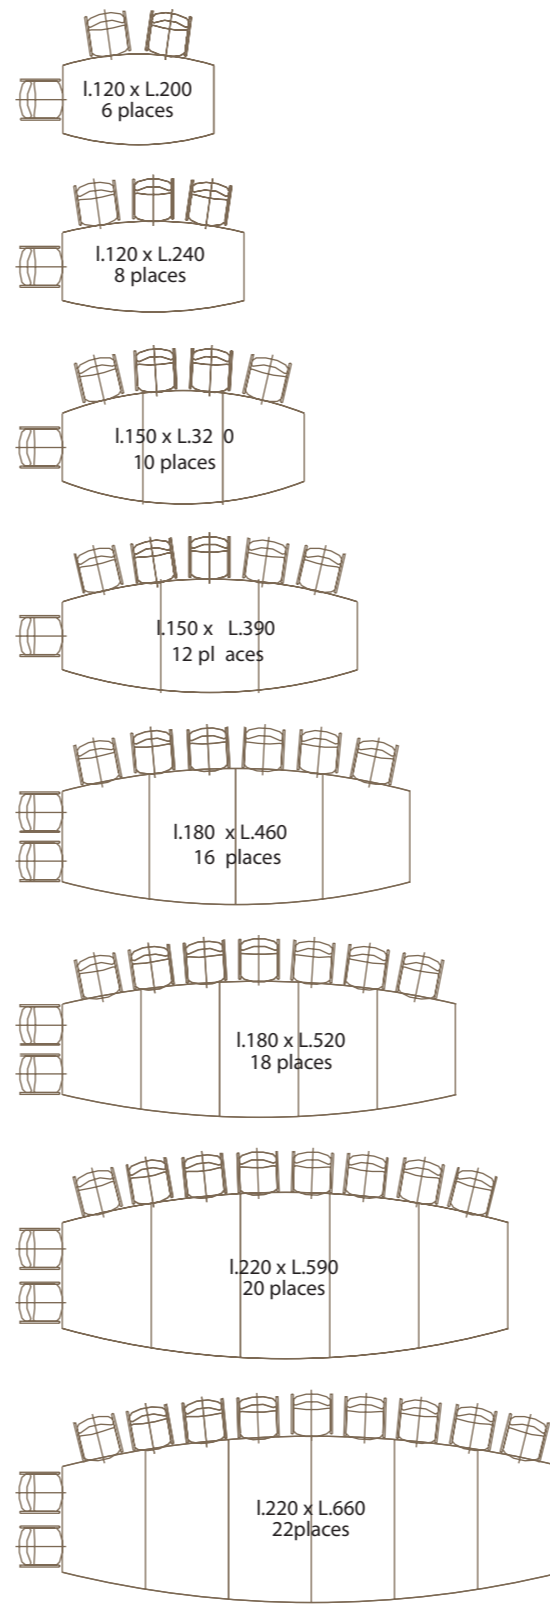

Forms that fully harmonise with your personality.

Round, rectangular, race track, boat or oval, five forms adaptable
to all spaces and tastes.

Des volumes appropriés à votre espace.

De la petite table rattachée au bureau de travail à la grande table prestigieuse du conseil, Symposium permet jusqu'à 35 agencements différents, des dimensions qui offrent des capacités de 4 à 24 places.

Volumes appropriate to your particular space.

From the small table adjacent to the desktop to the large prestigious boardroom table, Symposium permits up to 35 different layouts, providing layouts for between 4 and 24 seated places.

The tubular legs, a marriage of sobriety and classicism.

Pupitre / Speaker's desk
H.112cm - L. 42 cm - P.42 cm

Meuble vidéo / Video cabinet
H. 110 cm - L. 80 cm - P. 47 cm

Meuble média / Media cabinet
H. 90 cm - L. 100 cm - P. 47 cm

Tables Rectangulaires
Rectangular shape

Tables Oblongues
Race track shape

Tables "Tonneau"
Boat shape

Tables Elliptiques
Oval shape

Tables Rondes
Round shape

Meubles de complément
Complementary furniture

4 largeurs / 4 widths 120 / 150 / 180 / 220 cm
8 longueurs / 8 lengths 200 / 240 / 320 / 390 / 460 / 520 / 590 / 660 cm