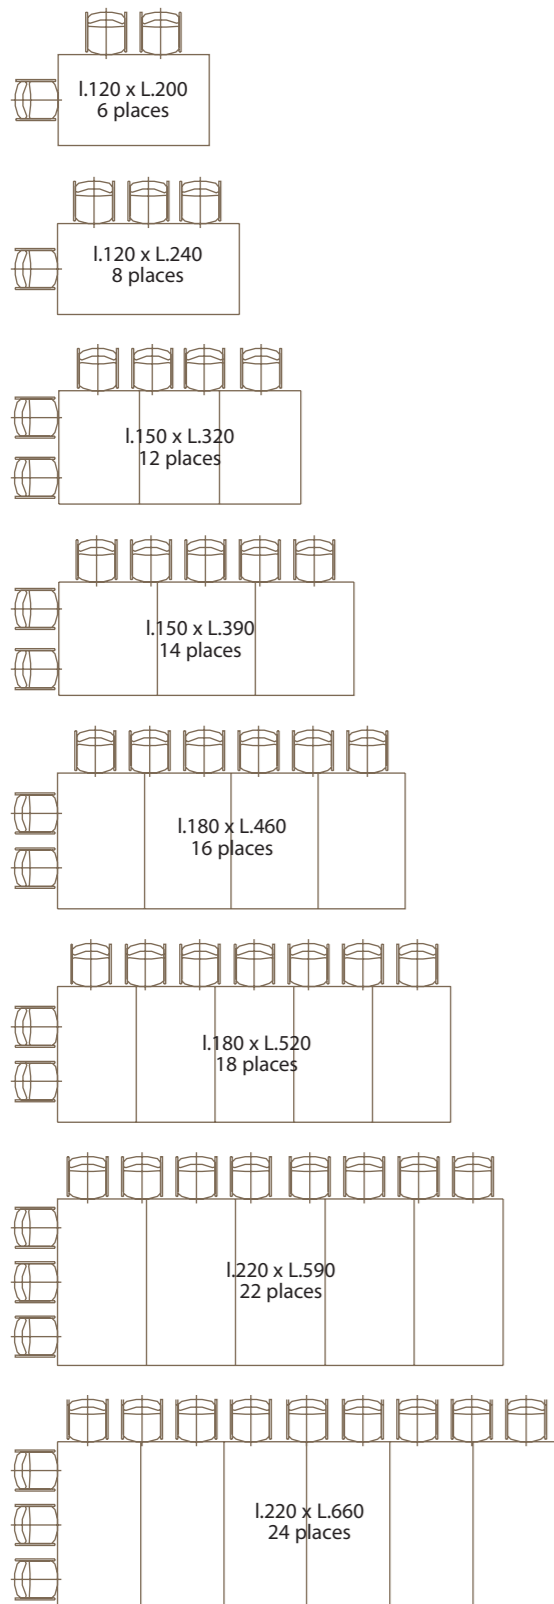

Forms that fully harmonise with your personality.

Round, rectangular, race track, boat or oval, five forms adaptable
to all spaces and tastes.

Des volumes appropriés à votre espace.

De la petite table rattachée au bureau de travail à la grande table prestigieuse du conseil, Symposium permet jusqu'à 35 agencements différents, des dimensions qui offrent des capacités de 4 à 24 places.

Volumes appropriate to your particular space.

From the small table adjacent to the desktop to the large prestigious boardroom table, Symposium permits up to 35 different layouts, providing layouts for between 4 and 24 seated places.

The tubular legs, a marriage of sobriety and classicism.

Pupitre / Speaker's desk
H.112cm - L. 42 cm - P.42 cm

Meuble vidéo / Video cabinet
H. 110 cm - L. 80 cm - P. 47 cm

Meuble média / Media cabinet
H. 90 cm - L. 100 cm - P. 47 cm

Tables Rectangulaires
Rectangular shape

Tables Oblongues
Race track shape

Tables "Tonneau"
Boat shape

Tables Elliptiques
Oval shape

Tables Rondes
Round shape

Meubles de complément
Complementary furniture

4 largeurs / 4 widths 120 / 150 / 180 / 220 cm
8 longueurs / 8 lengths 200 / 240 / 320 / 390 / 460 / 520 / 590 / 660 cm