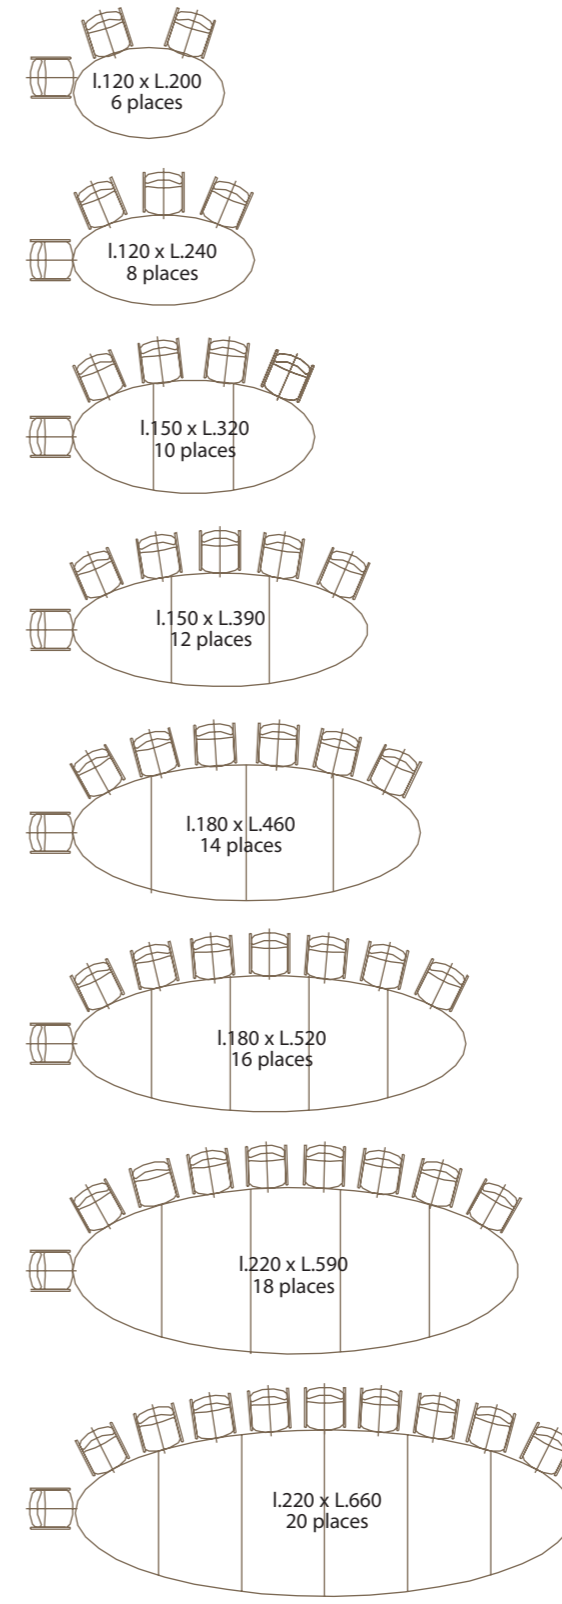

Forms that fully harmonise with your personality.

Round, rectangular, race track, boat or oval, five forms adaptable
to all spaces and tastes.

Des volumes appropriés à votre espace.

De la petite table rattachée au bureau de travail à la grande table prestigieuse du conseil, Symposium permet jusqu'à 35 agencements différents, des dimensions qui offrent des capacités de 4 à 24 places.

Volumes appropriate to your particular space.

From the small table adjacent to the desktop to the large prestigious boardroom table, Symposium permits up to 35 different layouts, providing layouts for between 4 and 24 seated places.

The tubular legs, a marriage of sobriety and classicism.

Pupitre / Speaker's desk
H.112cm - L. 42 cm - P.42 cm

Meuble vidéo / Video cabinet
H. 110 cm - L. 80 cm - P. 47 cm

Meuble média / Media cabinet
H. 90 cm - L. 100 cm - P. 47 cm

Tables Rectangulaires
Rectangular shape

Tables Oblongues
Race track shape

Tables "Tonneau"
Boat shape

Tables Elliptiques
Oval shape

Tables Rondes
Round shape

Meubles de complément
Complementary furniture

4 largeurs / 4 widths 120 / 150 / 180 / 220 cm
8 longueurs / 8 lengths 200 / 240 / 320 / 390 / 460 / 520 / 590 / 660 cm