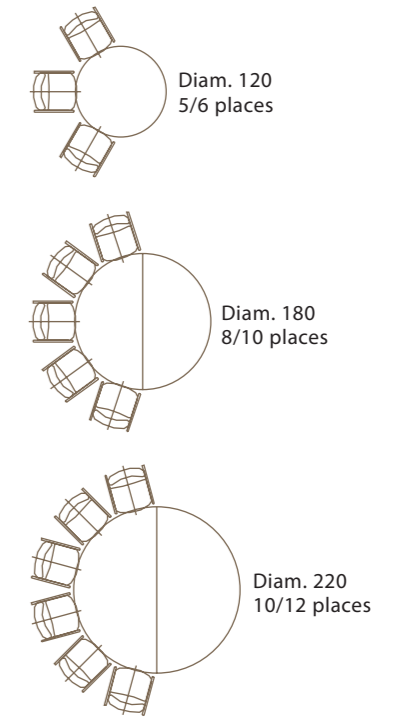

Volumes appropriate to your particular space.

From the small table adjacent to the desktop to the large prestigious boardroom table, Symposium permits up to 35 different layouts, providing layouts for between 4 and 24 seated places.

The tubular legs, a marriage of sobriety and classicism.

Pupitre / Speaker's desk
H.112cm - L. 42 cm - P.42 cm

Meuble vidéo / Video cabinet
H. 110 cm - L. 80 cm - P. 47 cm

Meuble média / Media cabinet
H. 90 cm - L. 100 cm - P. 47 cm

Tables Rectangulaires
Rectangular shape

Tables Oblongues
Race track shape

Tables "Tonneau"
Boat shape

Tables Elliptiques
Oval shape

Tables Rondes
Round shape

Meubles de complément
Complementary furniture

4 largeurs / 4 widths 120 / 150 / 180 / 220 cm
8 longueurs / 8 lengths 200 / 240 / 320 / 390 / 460 / 520 / 590 / 660 cm

Echelle / Scale : 1/100.