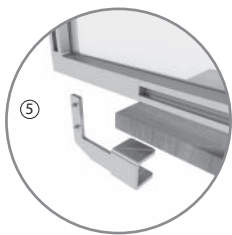

- ① Ecran simple, fixation au plateau / Light Screen, top fixing
- ② Ecran simple pour bench, fixation au rail central / Light Screen, bench fixing for bench with central rail
- ③ Ecran avec cadre réglable en hauteur, fixation au plateau / Framed Screen, top fixing, fixed height
- ④ Ecran fixe avec cadre pour bench, fixation au rail central / Framed Screen, bench fixing, fixed height for bench with central rail
- ⑤ Ecran réglable en hauteur avec cadre / Framed Screen, variable height